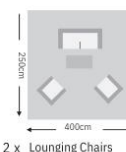

2 x Lounge Chairs
1 x Lounge Sofa
1 x Coffee Table (Glass)

Group 1 £2490 | Group 2 £2535