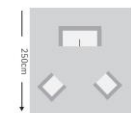

EXAMPLE SETS

A selection of our most popular combinations - Dimensions are based on best fit

2 x Lounging Chairs
1 x Lounging Sofa

Group 1 £2070 | Group 2 £2155