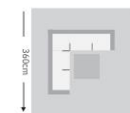

1 x Corner Set
1 x Adjustable Table

Group 1 £3430 | Group 2 £3595