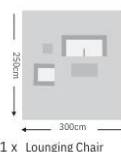

Group 1 £2245 | Group 2 £2280