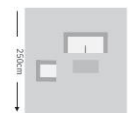

1 x Lounging Chair
1 x Lounging Sofa
1 x Coffee Table

Group 1 £1980 | Group 2 £2055