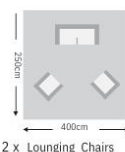

2 x Lounge Chairs
1 x Lounge Sofa

Group 1 £2095 | Group 2 £2120