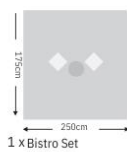

EXAMPLE SETS

A selection of our most popular combinations - Dimensions are based on best fit

1 x Bistro Set

Group 1 £885 | Group 2 £905