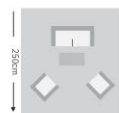

2 x Lounging Chairs
1 x Lounging Sofa
1 x Coffee Table

Group 1 £2495 | Group 2 £2580